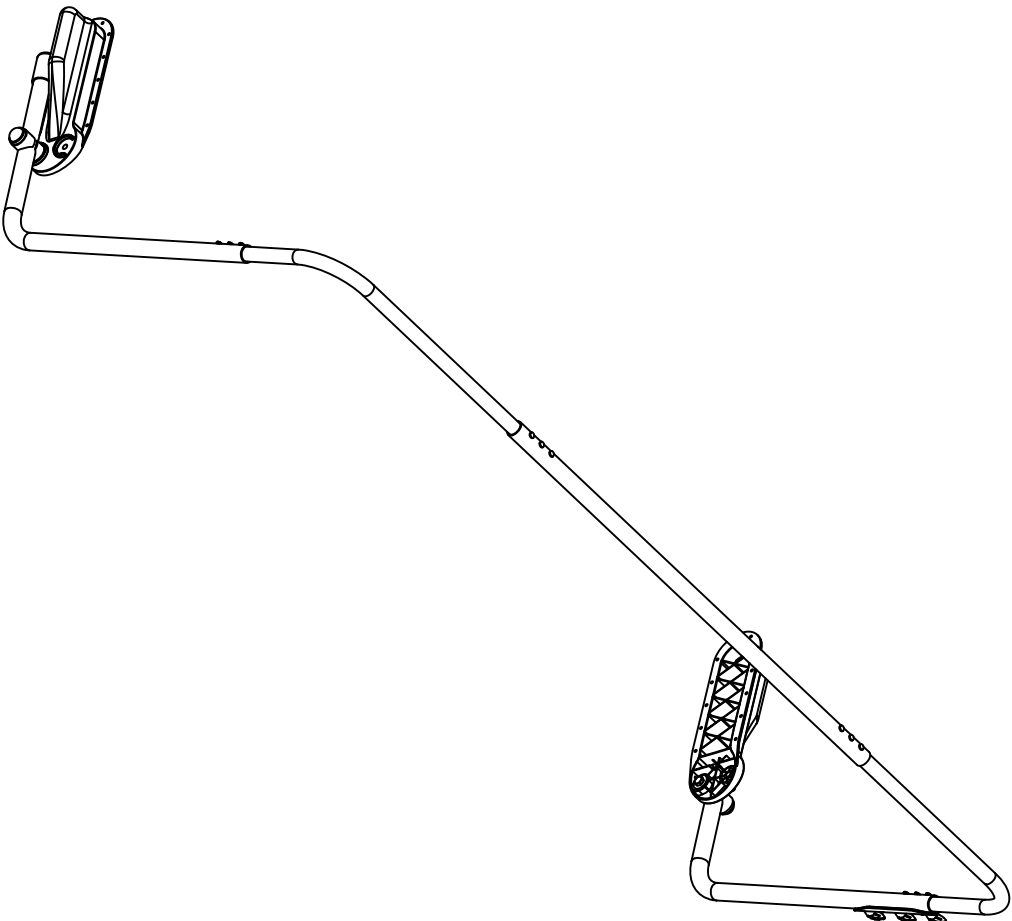

Bom List

NO.	QTY	picture	NO.	QTY	picture
①	2		⑩	4	
②	2		⑪	38	
③	1		⑫	24	
④	2		⑬	14	
⑤	1		⑭	24	
⑥	4		⑮		
⑦	2		⑯		
⑧	2				
⑨	2				

NOTE:
 When installing cover lifter on a spa or swim spa with a steel frame, please use the longer M5 x 50 self drilling screw to attach these brackets.

For portable spa

NOTE: This distance is measured from top surface of spa shell.

For swim spa