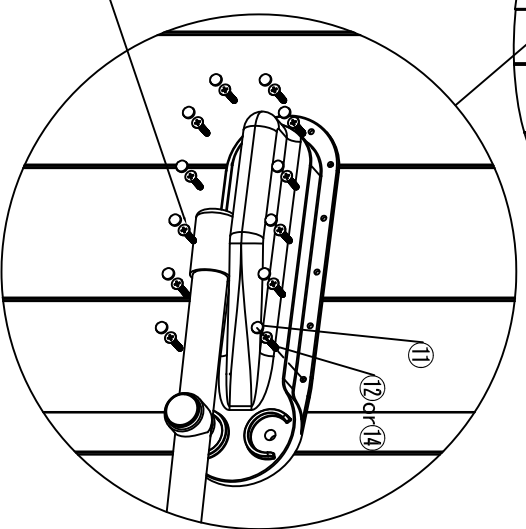

Bom List

NO.	QTY	picture	NO.	QTY	picture
①	2		⑩	4	
②	2		⑪	38	
③	1		⑫	24	
④	2		⑬	14	
⑤	1		⑭	24	
⑥	4		⑮		
⑦	2		⑯		
⑧	2				
⑨	2				

NOTE:
 When installing cover lifter on a spa or swim spa with a steel frame, please use the longer M5 x 50 self drilling screw to attach these brackets.

For portable spa

NOTE: This distance is measured from top surface of spa shell.

For swim spa