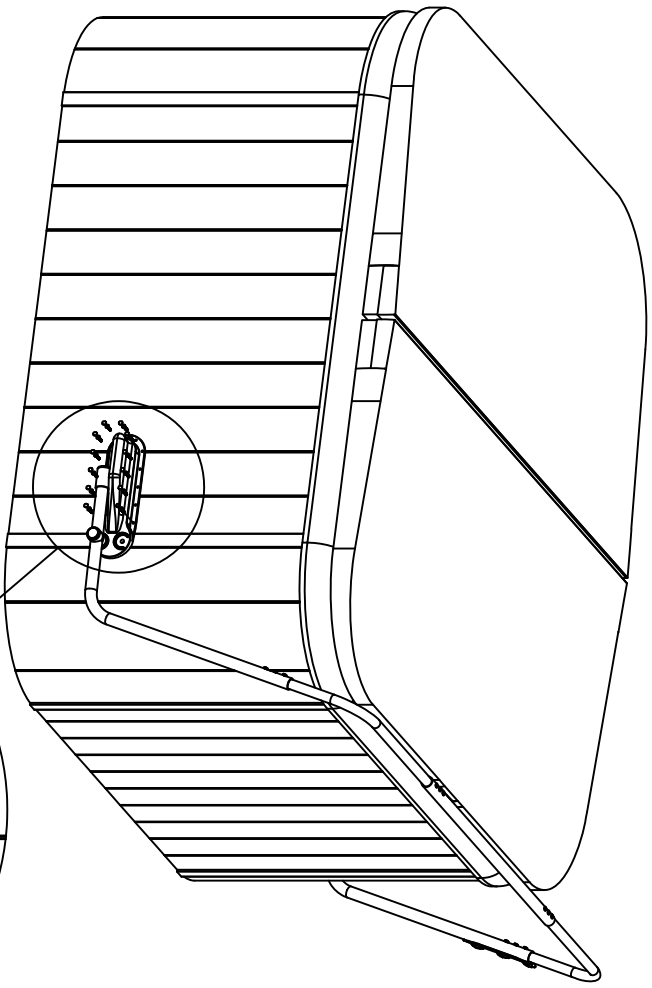

Bom List

NO.	QTY	picture	NO.	QTY	picture
①	2		⑩	4	
②	2		⑪	38	
③	1		⑫	24	
④	2		⑬	14	
⑤	1		⑭	24	
⑥	4		⑮		
⑦	2		⑯		
⑧	2				
⑨	2				

NOTE:
 When installing cover lifter on a spa or swim spa with a steel frame, please use the longer M5 x 50 self drilling screw to attach these brackets.

For portable spa

NOTE: This distance is measured from top surface of spa shell.

For swim spa