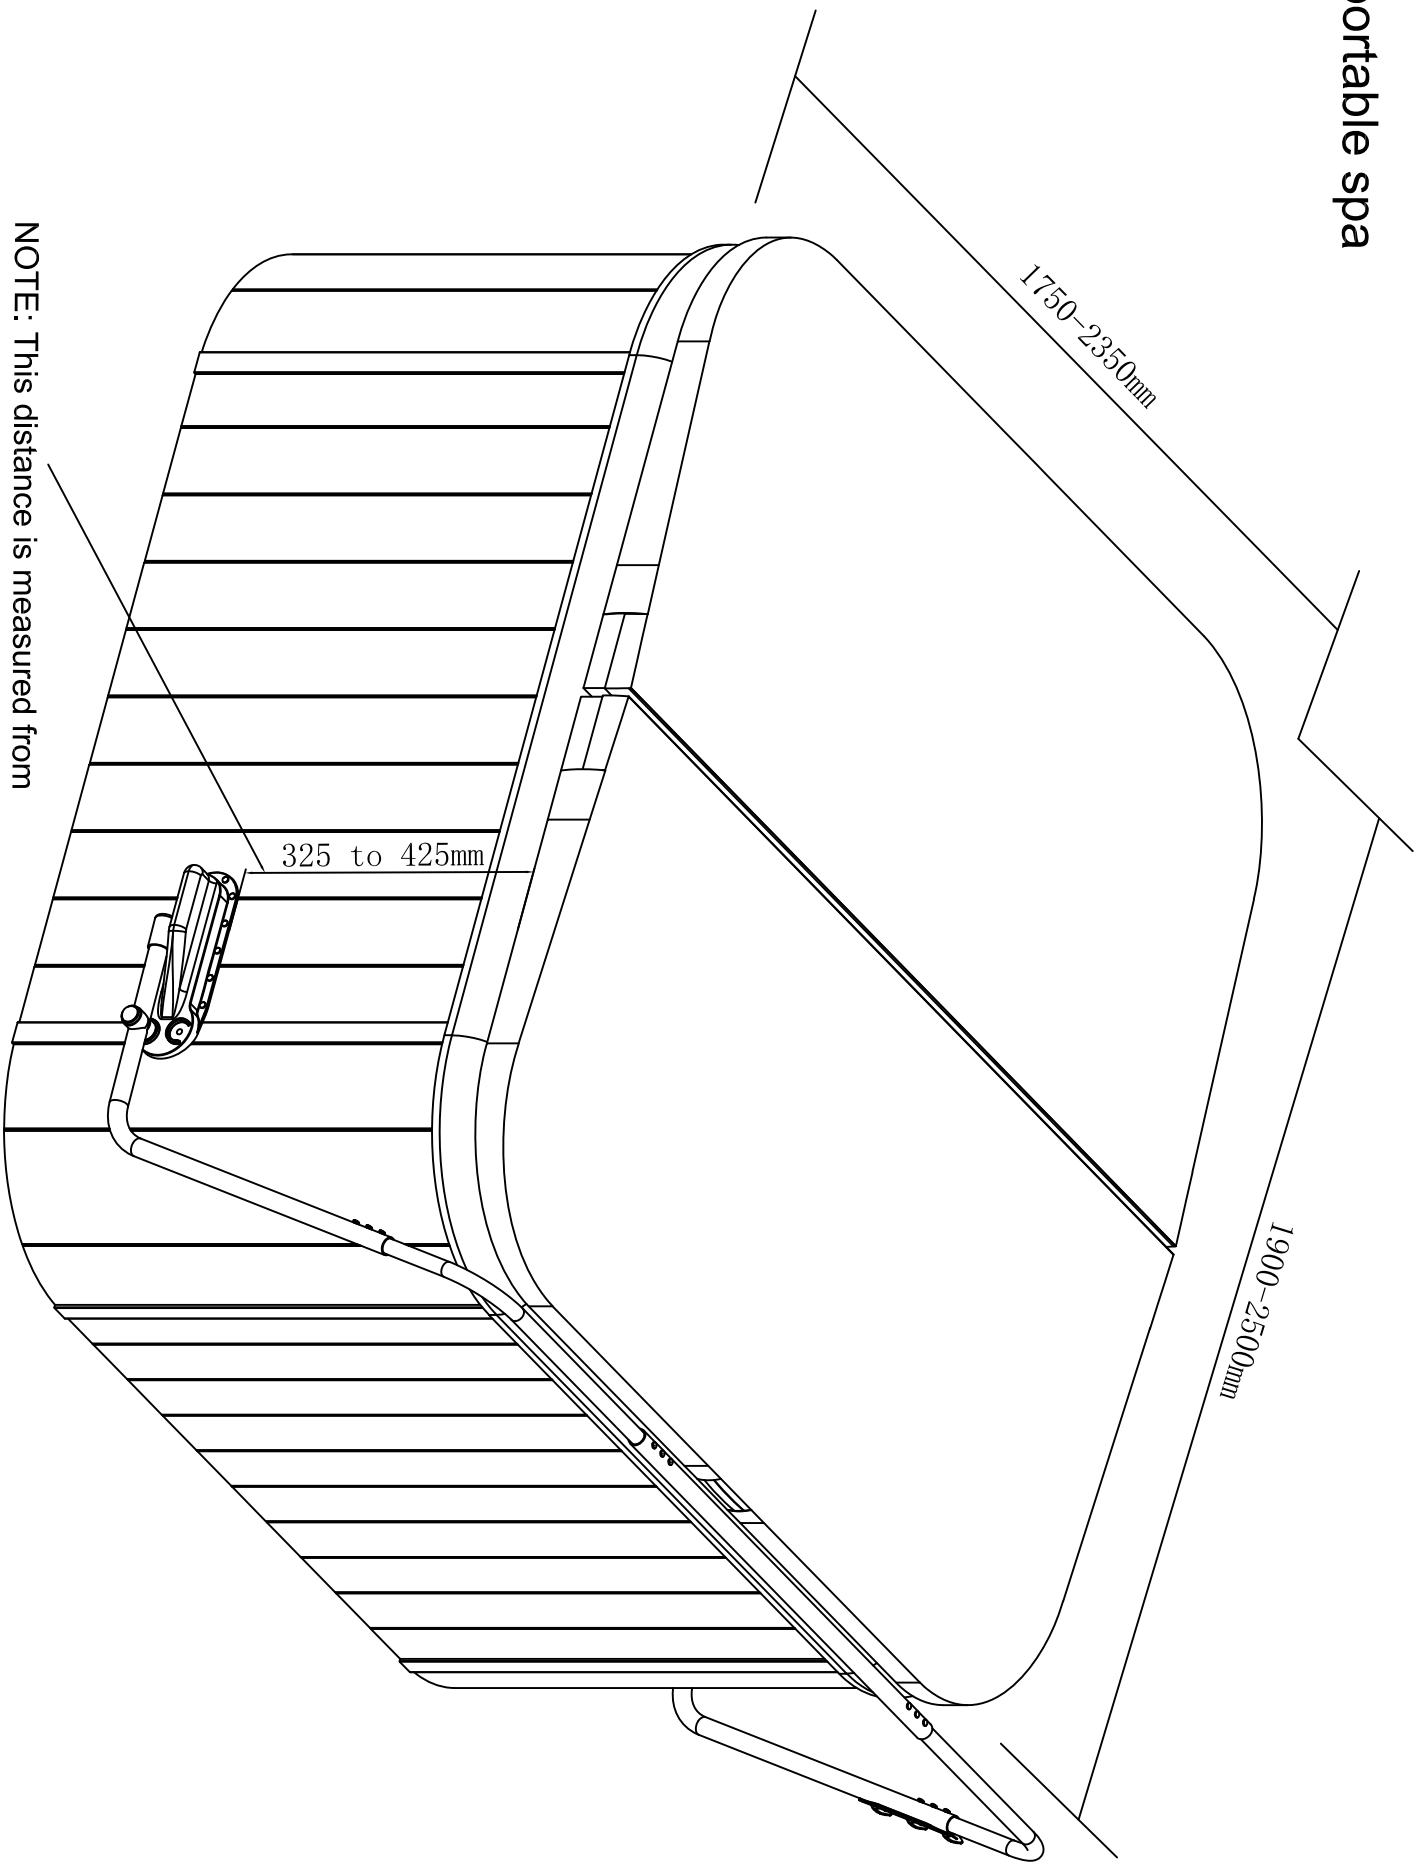

Bom List

NO.	QTY	picture	NO.	QTY	picture
①	2		⑩	4	
②	2		⑪	38	
③	1		⑫	24	
④	2		⑬	14	
⑤	1		⑭	24	
⑥	4		⑮		
⑦	2		⑯		
⑧	2				
⑨	2				

NOTE:
 When installing cover lifter on a spa or swim spa with a steel frame, please use the longer M5 x 50 self drilling screw to attach these brackets.

For portable spa

NOTE: This distance is measured from top surface of spa shell.

For swim spa