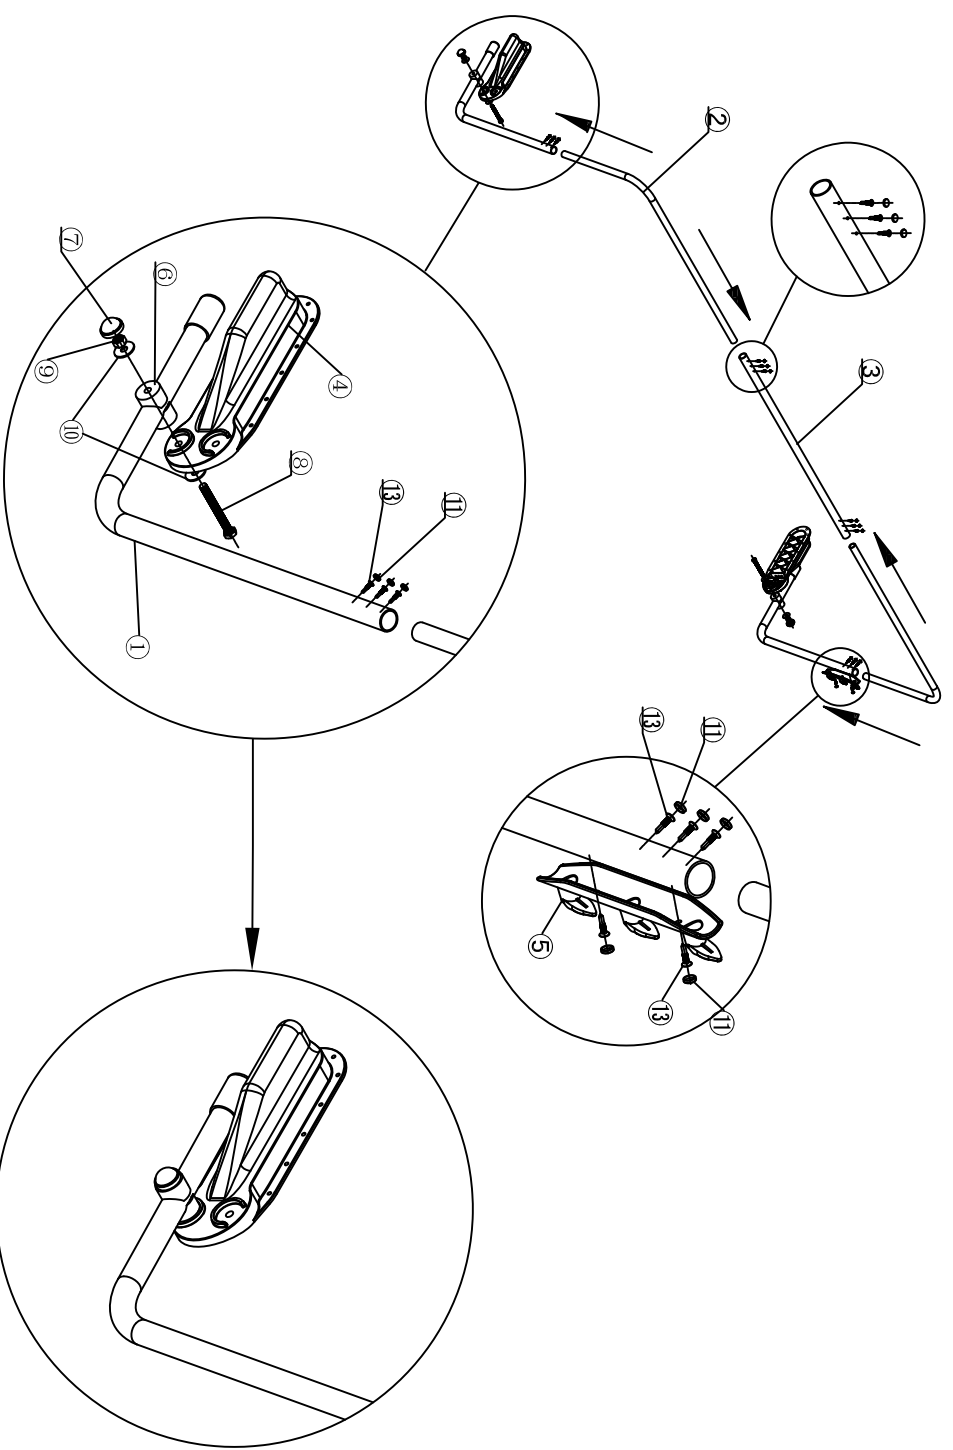

Bom List

NO.	QTY	picture	NO.	QTY	picture
①	2		⑩	4	
②	2		⑪	38	
③	1		⑫	24	
④	2		⑬	14	
⑤	1		⑭	24	
⑥	4		⑮		
⑦	2		⑯		
⑧	2				
⑨	2				

NOTE:
 When installing cover lifter on a spa or swim spa with a steel frame, please use the longer M5 x 50 self drilling screw to attach these brackets.

For portable spa

NOTE: This distance is measured from top surface of spa shell.

For swim spa